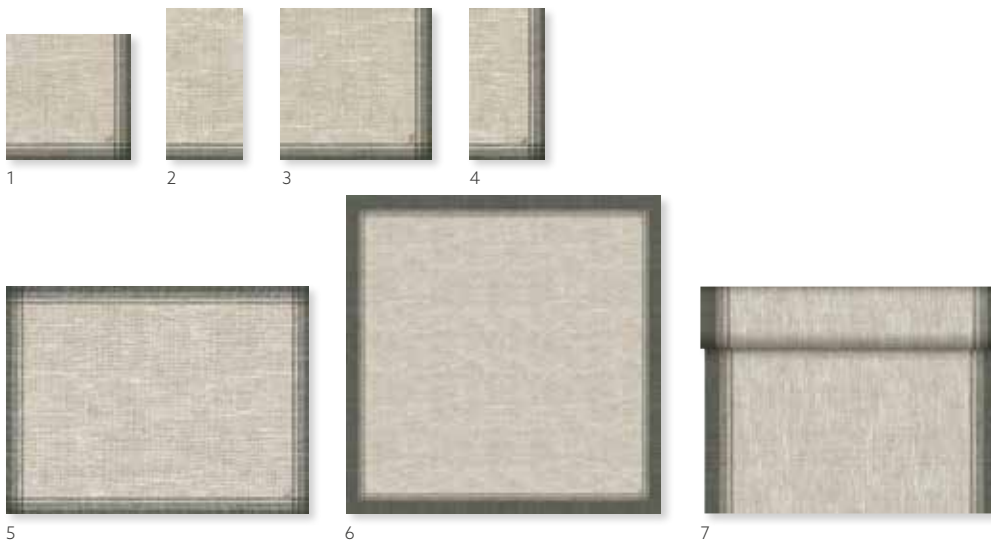

LINUS BLACK

MATCHING COLOURS

White

Greige

Black

NO	ARTICLE	DESCRIPTION	PACK	FSC	OK compost	VERGOTT	ecoecho
1	178203	Tissue Napkin, 3-ply, 33 x 33 cm	4 x 250	•	•	•	•
2	178217	Tissue Napkin, 3-ply, 1/8 folded, 40 x 40 cm	4 x 250	•	•	•	•
3	178211	Tissue Napkin, 3-ply, 40 x 40 cm	4 x 250	•	•	•	•
	178224	Classic Napkin, 40 x 40 cm	6 x 50	•	•	•	•
	178235	unilin® Napkin, 40 x 40 cm	12 x 50	•	•	•	•

NO	ARTICLE	DESCRIPTION	PACK	FSC	OK compost	VERGOTT	ecoecho
4	178230	Dunisoft® Napkin, 20 x 40 cm	12 x 120	•	•	•	•
5	178333	Dunichel® Placemat, 30 x 40 cm	5 x 100	•	•	•	•
	178388	Paper Placemat, 35 x 45 cm	4 x 250	•	•	•	•
6	178277	Dunichel® Slipcover, 84 x 84 cm	5 x 20	•	•	•	•
	178284	Dunichel® Slipcover, 84 x 84 cm	1 x 100	•	•	•	•
7	178293	Dunichel® Tête-à-Tête, 0,4 x 24 m	4 x 1	•	•	•	•